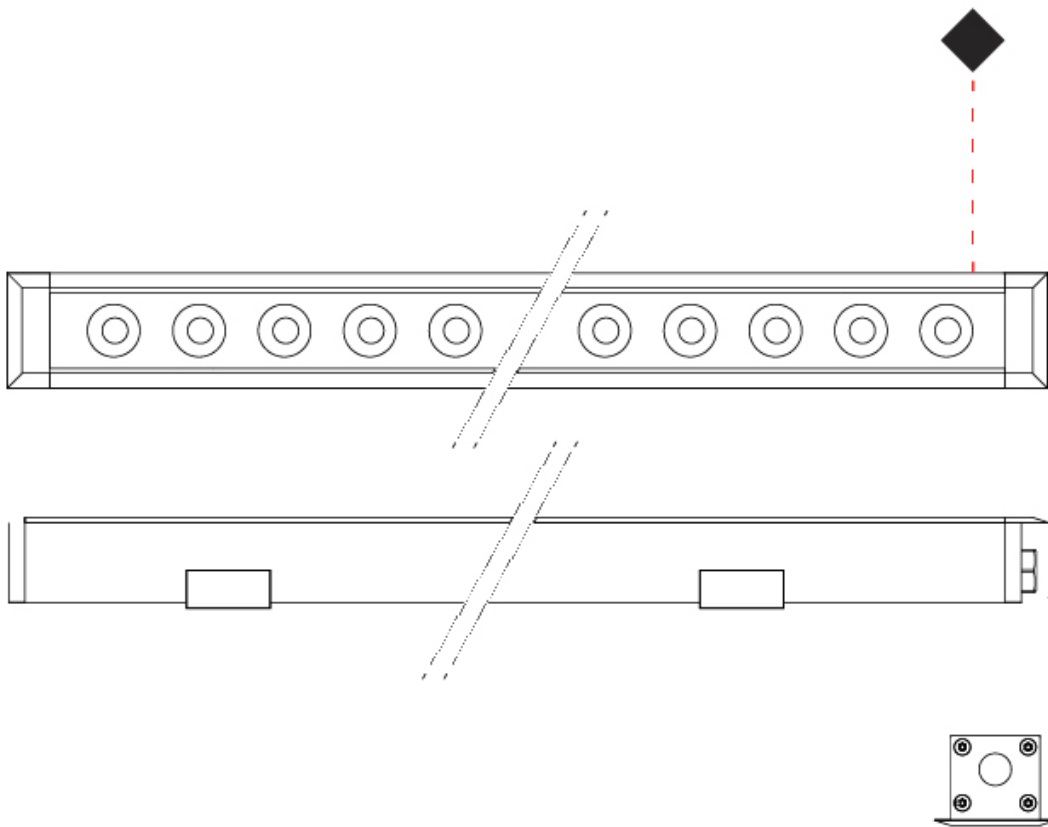

MINI CORNICHE RECESSED

E9I640-

PROJECT	_____
TYPE	_____
SPECIFIER	_____
QUANTITY	_____
DATE	_____

E