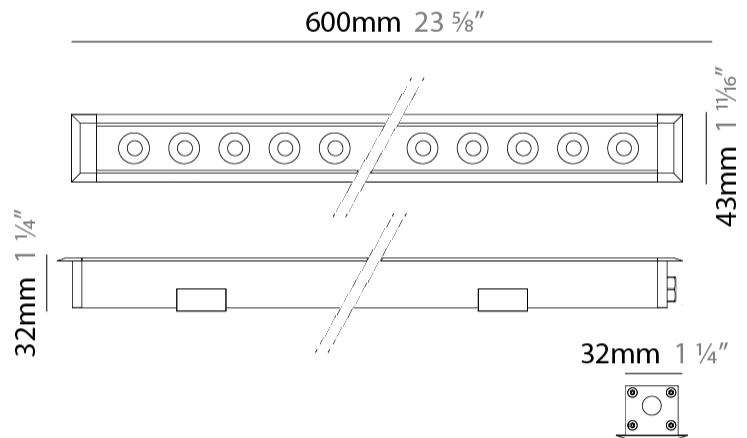

PROJECT	
TYPE	
SPECIFIER	
QUANTITY	
DATE	

MINI CORNICHE RECESSED

E91638-

base number   Finish Options   Lens Options

1. To build a product code in our configurator select the specify button on the base model # product page
2. To build a manual product code on this datasheet choose from the options listed below in blue font and add the suffix to the base model #

GENERAL

Series: Mini Corniche
Brand: Platek
Division: Exterior
Mounting Type: Recessed
Mounting Location: In-Ground
Subcategory: Walk Over

PHYSICAL

Shape: Rectangle
Length (mm): 620
Length (in): 24 ⁷/₁₆
Width (mm): 43
Width (in): 1 ¹¹/₁₆
Depth (mm): 32
Depth (in): 1 ¹/₄
Light Distribution: Uplight
Diffuser: Tempered Glass - 5mm / 3/16" thick
Gasket: Gore-Tex valve to prevent condensation
Fixture Finish: [BLK](#) / [WHI](#) / [GRY](#) / [COR](#) / [ANT](#) / [BRZ](#)
Fixture Material: Extruded Aluminum

ELECTRICAL

Lamp Type: LED
Total Output Wattage (W): 23
Dimming: Bluetooth technology or DMX
Control Gear: DMX
Driver Included: No
Driver Location: Remote
Driver Type: Constant Current - Universal
Driver Class: Class 2
Input Voltage (V): 120 - 277
Constant Current (MA): 500

LED

Number of LEDs: 16
Color Temperature (°K): RGBW
CRI: >80 CRI
Lamp Life (hrs): 60000
Special LEDs offerings: RGBW

OPTICAL

Optic°: [28](#) / [47](#) / [ELL](#)

RATINGS AND CERTIFICATIONS

Certified By: Certified for North American Standards
IP rating: IP67
IK Rating: IK07
Bug Rating: B1 U0 G0